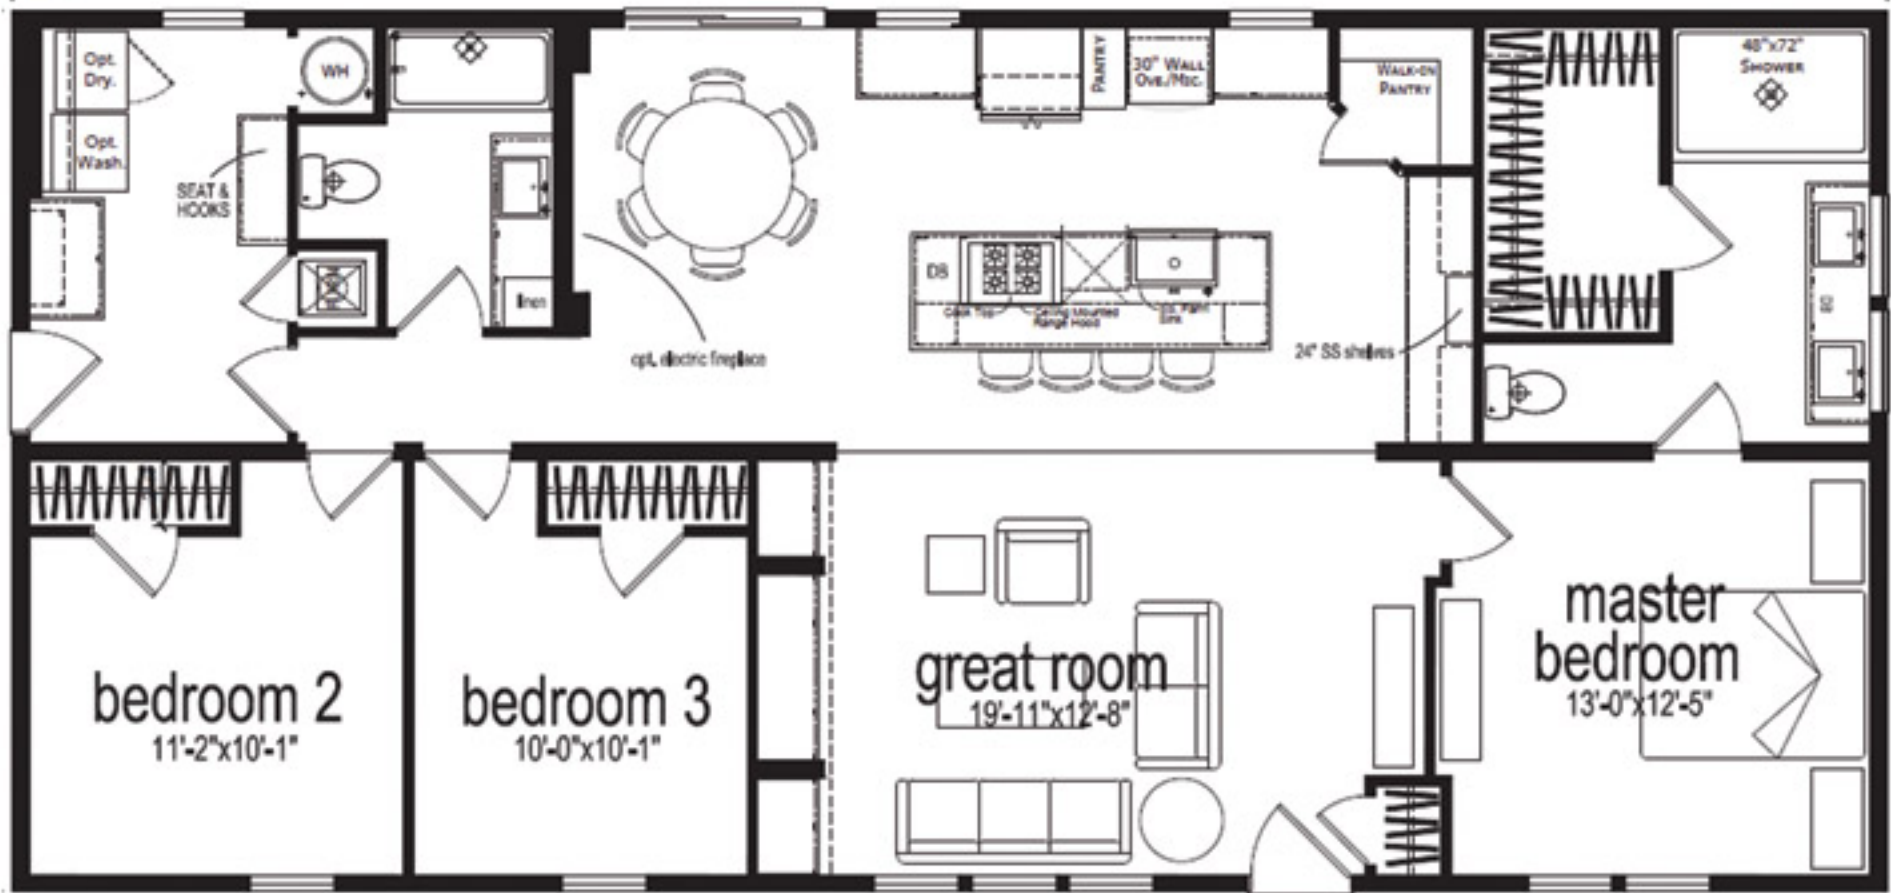

56'

Bailey Cove Model C405-V 2856 Orchid by Skyline

530 241 8101 or Toll Free 800 200 8101
24 7 at www.CousinGaryHomes.com

"We'll Treat Ya Right"