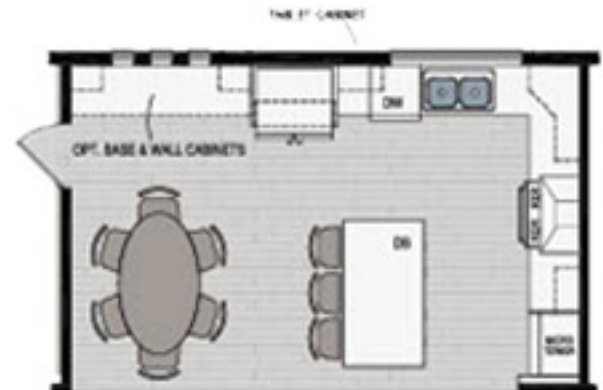

OPT. KITTOPIA KITCHEN

OPTIONAL 60" SHOWER

STD. KITCHEN W./ EURO RANGE

52'

OPTIONAL SLIDER

**Bodega Bay Island Model 2930** STONE HARBOR by Skyline

530 343 8494 or Toll Free 800 600 8494  
24 7 at [www.CousinGaryHomes.com](http://www.CousinGaryHomes.com)