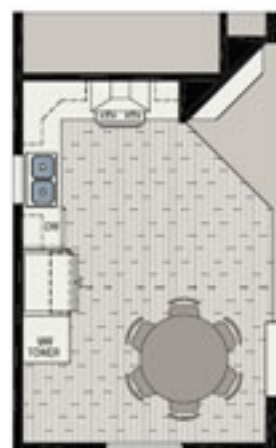

OPT. BOX OUT

OPT. KITCHEN

OPT. "SPECTRA"
ENT. CENTER

OPT. PRIMARY BATHROOM
W./ 42X60 SHOWER

Lido Model 2931 * 1,110 sq ft * 2 Bedroom

**530 343 8494 or Toll Free 800 600 8494
24 7 at www.CousinGaryHomes.com**