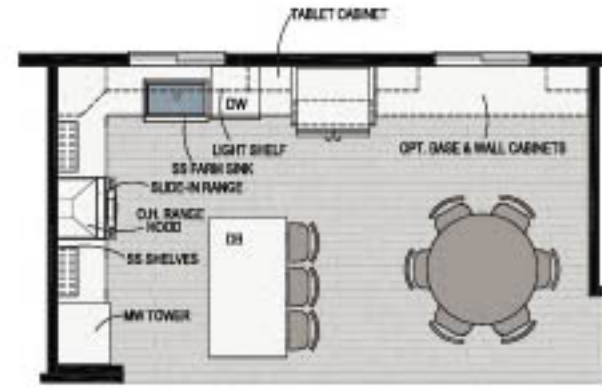

OPTIONAL FLIP WITH FRONT LAUNDRY
OPTIONAL GARAGE

OPT. KITTOPIA KITCHEN

STD. KITCHEN w/ FIREPLACE
IN LIEU OF ISLAND

STD. KITCHEN w./ EURO RANGE
SHOWN w/OPT. ISLAND LOCATION
(NOTE: also works with standard kitchen)

Drakes Bay Model 2950 · 1600 sq ft
4 Bedrooms or 3 Bed + Den 2 Bath

530 343 8494 or Toll Free 800 600 8494
24 7 at www.CousinGaryHomes.com

”We’ll Treat Ya Right”