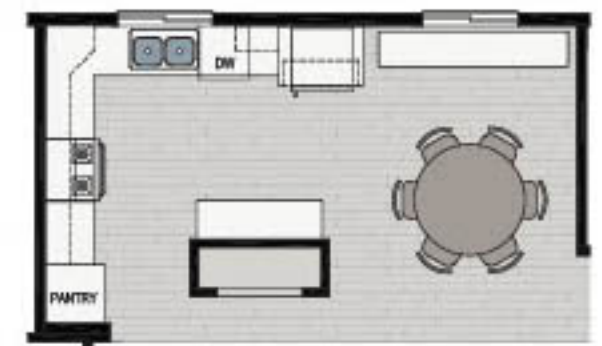

OPTIONAL FLIP WITH FRONT LAUNDRY
OPTIONAL GARAGE

OPT. KITTOPIA KITCHEN

STD. KITCHEN w/ FIREPLACE
IN LIEU OF ISLAND

STD. KITCHEN w./ EURO RANGE
SHOWN w/OPT. ISLAND LOCATION
(NOTE: also works with standard kitchen)

Drakes Bay Model 2950 · 1600 sq ft
4 Bedrooms or 3 Bed + Den 2 Bath

530 343 8494 or Toll Free 800 600 8494
24 7 at www.CousinGaryHomes.com

”We’ll Treat Ya Right”