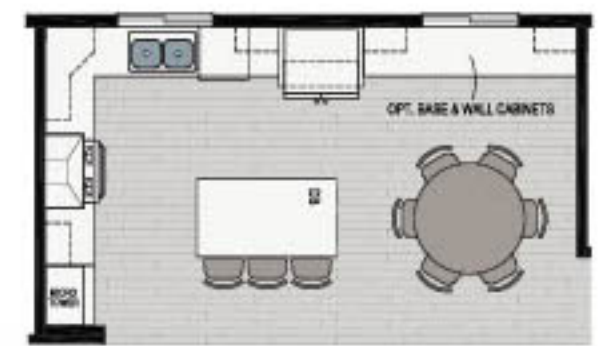

OPTIONAL FLIP WITH FRONT LAUNDRY
OPTIONAL GARAGE

OPT. KITTOPIA KITCHEN

STD. KITCHEN w/ FIREPLACE
IN LIEU OF ISLAND

STD. KITCHEN w./ EURO RANGE
SHOWN w/OPT. ISLAND LOCATION
(NOTE: also works with standard kitchen)

Drakes Bay Model 2950 · 1600 sq ft
4 Bedrooms or 3 Bed + Den 2 Bath

530 343 8494 or Toll Free 800 600 8494
24 7 at www.CousinGaryHomes.com

”We’ll Treat Ya Right”