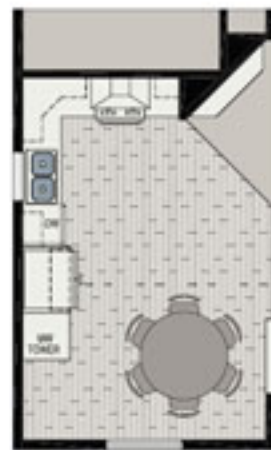

OPT. BOX OUT

Lido Model 2931 * 1,110 sq ft * 2 Bedroom

530 241 8101 or Toll Free 800 200 8101
24 7 at www.CousinGaryHomes.com

"We'll Treat Ya Right"