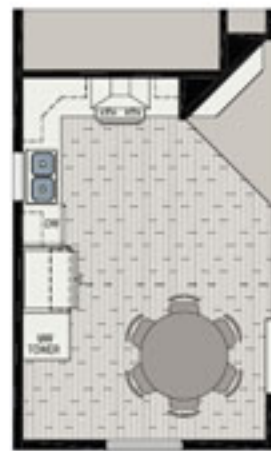

OPT. BOX OUT

**Lido Model 2931 \* 1,110 sq ft \* 2 Bedroom**

**530 343 8494 or Toll Free 800 600 8494  
24 7 at [www.CousinGaryHomes.com](http://www.CousinGaryHomes.com)**

**"We'll Treat Ya Right"**