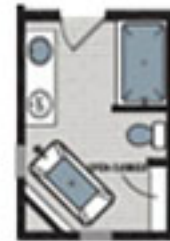

Kitopia Kitchen

L Shape Walk in Pant. Kitopia Walk in Pant.

Bath 1

Bath 2

Bath 3

Bath 3A

Bath 4

Opt. Buffet

56'

26'-8"

57'

Harbor Cove Model 2937 3 Bed 2 Bath 1422 sq ft

530 343 8494 or Toll Free 800 600 8494

24 7 at www.CousinGaryHomes.com

"We'll Treat Ya Right"