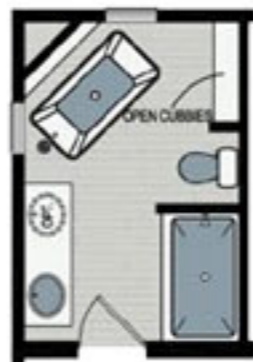

Primary Bath 1  
60" Shower  
w/ Platform Tub

Primary Bath 2  
48" x 72" Shower

Primary Bath 3  
60" Shower  
w/ Self-Standing Tub

Primary Bath 4  
60" Shower

Office in Lieu of  
Bedroom 4

**"We'll Treat  
Ya Right"**

Den in Lieu of Bedroom 4

**Emerald Bay Model 2916 · 1600 sq ft**

**4 Bedrooms or 3 Bed + Study 2 Bath**

**530 343 8494 or  
Toll Free 800 600 8494**

**24 7 at [www.CousinGaryHomes.com](http://www.CousinGaryHomes.com)**