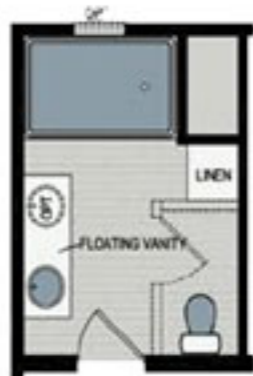

Primary Bath 1  
60" Shower  
w/ Platform Tub

Primary Bath 2  
48" x 72" Shower

Primary Bath 3  
60" Shower  
w/ Self-Standing Tub

Primary Bath 4  
60" Shower

Office in Lieu of  
Bedroom 4

**"We'll Treat  
Ya Right"**

Den in Lieu of Bedroom 4

**Emerald Bay Model 2916 · 1600 sq ft**

**4 Bedrooms or 3 Bed + Study 2 Bath**

**530 343 8494 or  
Toll Free 800 600 8494**

**24 7 at [www.CousinGaryHomes.com](http://www.CousinGaryHomes.com)**